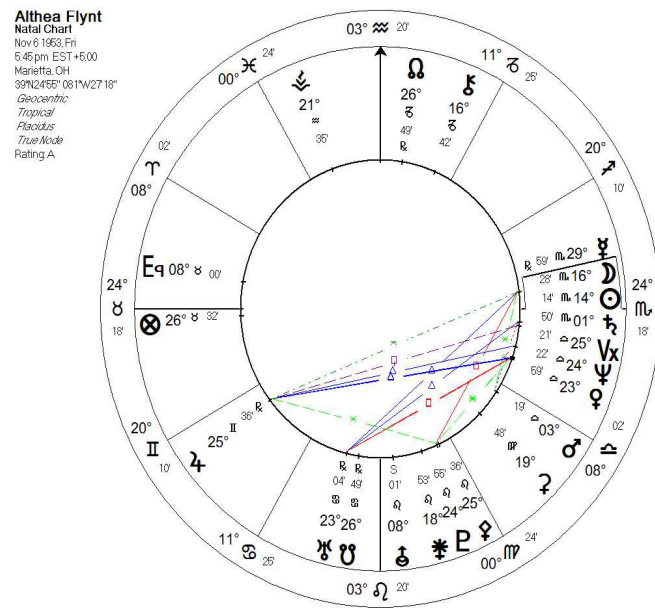

### THE NODES SQUARE THE VERTEX

Celeste Teal noted that individuals with the Nodes square the Vertex can experience a major health issue. There can be a battle with drugs, trauma, tragedy, premature death in infancy, a hereditary health disorder, or a handicap to overcome. She also found that the ruler of the Nodes square the Vertex has a similar effect.

The Nodes square the Vertex can be seen in the chart of Althea Flynt, former wife of Larry Flynt.<sup>4</sup>

“Althea Flynt (November 6, 1953 - June 27, 1987), née Leasure, was the fourth wife of Larry Flynt and the co-publisher of Flynt’s adult magazine, *Hustler*.

Althea fits the description Teal gives of the Nodes square the Vertex which includes a major health issue, battles with drugs, a trauma and tragedy,. We will examine her chart again when we look at planets conjunct the Nodes. Note also that Linda McCartney had the Nodes square her Vertex. She experienced a major health issues and died prematurely.

The following is the chart of actor Danny Devito. The South Node falls in his first house which could have had an effect